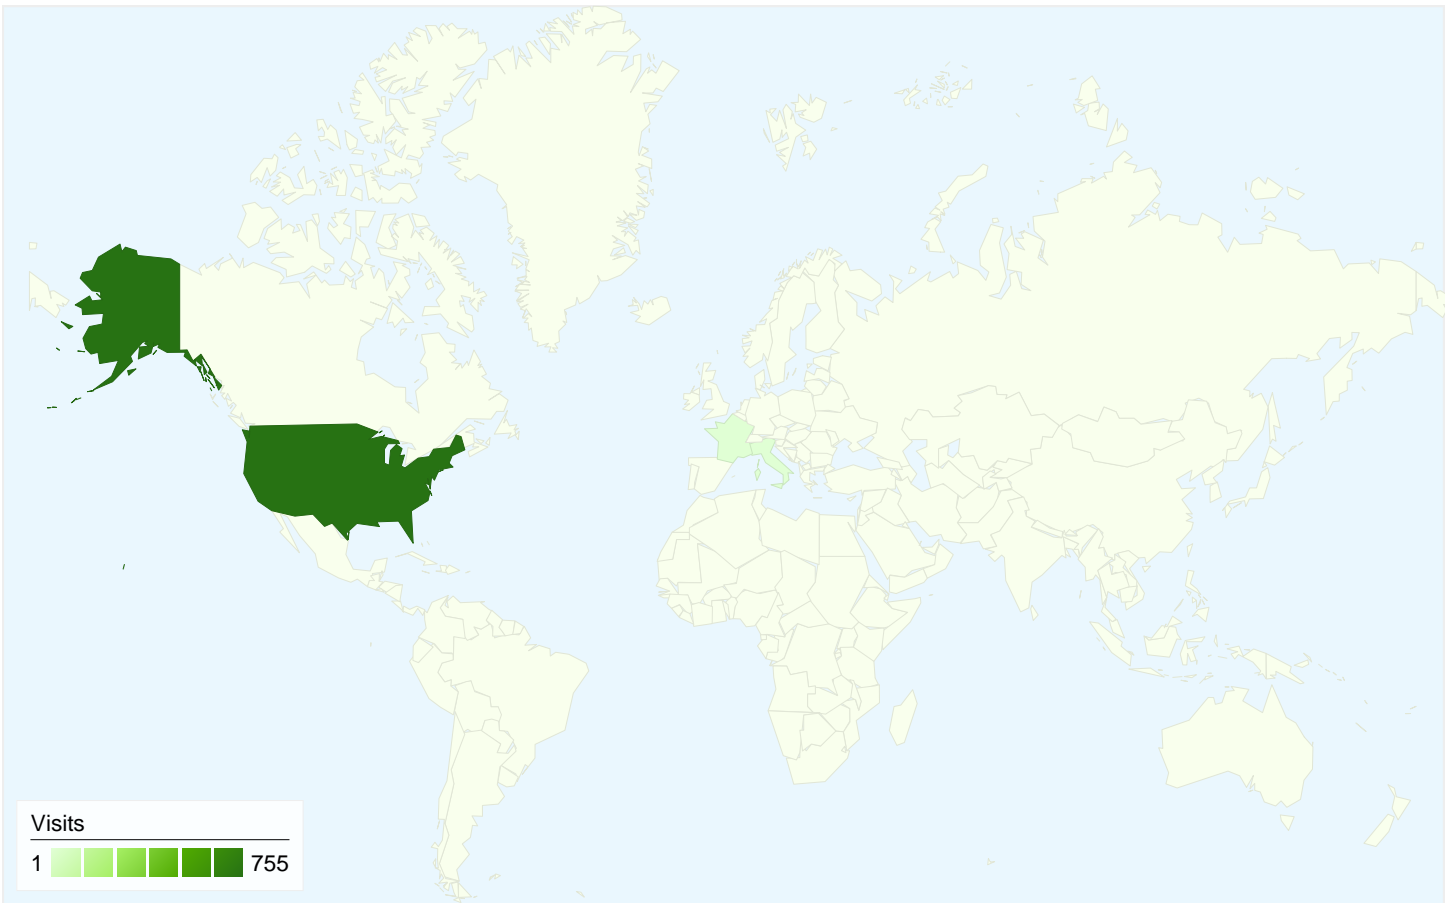

## Traffic Sources Overview

All traffic sources sent a total of 758 visits

- 62.40%** Direct Traffic
- 29.29%** Referring Sites
- 8.31%** Search Engines

- **Direct Traffic**  
473.00 (62.40%)
- **Referring Sites**  
222.00 (29.29%)
- **Search Engines**  
63.00 (8.31%)

## 758 visits came from 4 countries/territories

Site Usage

<b>Visits</b> <b>758</b> % of Site Total: 100.00%	<b>Pages/Visit</b> <b>10.87</b> Site Avg: 10.87 (0.00%)	<b>Avg. Time on Site</b> <b>00:08:53</b> Site Avg: 00:08:53 (0.00%)	<b>% New Visits</b> <b>36.02%</b> Site Avg: 36.15% (-0.36%)	<b>Bounce Rate</b> <b>13.32%</b> Site Avg: 13.32% (0.00%)	
Country/Territory	Visits	Pages/Visit	Avg. Time on Site	% New Visits	Bounce Rate
United States	755	10.90	00:08:54	35.76%	13.25%
France	1	1.00	00:00:00	100.00%	100.00%
Hong Kong	1	2.00	00:02:23	100.00%	0.00%
Italy	1	4.00	00:05:35	100.00%	0.00%