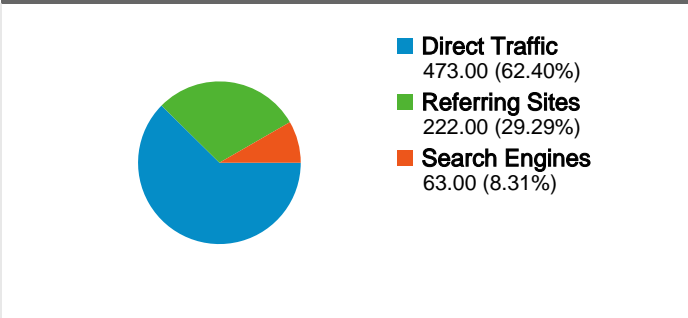

Traffic Sources Overview

Content Overview

Pages	Pageviews	% Pageviews
/reunionphotos.htm	3,661	44.45%
/home.htm	964	11.70%
/	855	10.38%
/news.htm	563	6.84%
/newsletters.htm	267	3.24%