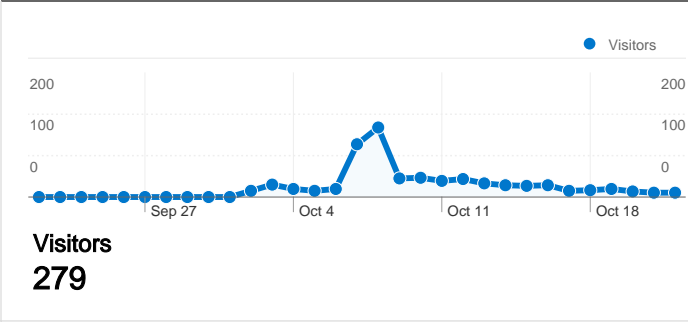

## Site Usage

**758** Visits

**13.32%** Bounce Rate

**8,237** Pageviews

**00:08:53** Avg. Time on Site

**10.87** Pages/Visit

**36.15%** % New Visits

## Visitors Overview

## 758 visits came from 4 countries/territories

Site Usage

<b>Visits</b> <b>758</b> % of Site Total: 100.00%	<b>Pages/Visit</b> <b>10.87</b> Site Avg: 10.87 (0.00%)	<b>Avg. Time on Site</b> <b>00:08:53</b> Site Avg: 00:08:53 (0.00%)	<b>% New Visits</b> <b>36.02%</b> Site Avg: 36.15% (-0.36%)	<b>Bounce Rate</b> <b>13.32%</b> Site Avg: 13.32% (0.00%)	
Country/Territory	Visits	Pages/Visit	Avg. Time on Site	% New Visits	Bounce Rate
United States	755	10.90	00:08:54	35.76%	13.25%
France	1	1.00	00:00:00	100.00%	100.00%
Hong Kong	1	2.00	00:02:23	100.00%	0.00%
Italy	1	4.00	00:05:35	100.00%	0.00%

Pages on this site were viewed a total of 8,237 times

 **8,237** Pageviews

 **3,380** Unique Views

 **13.32%** Bounce Rate