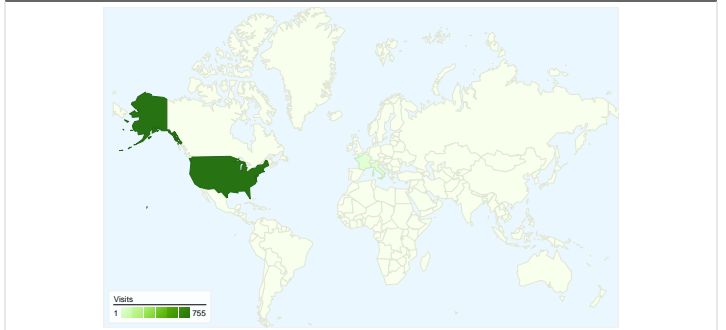

## Site Usage

**758** Visits

**13.32%** Bounce Rate

**8,237** Pageviews

**00:08:53** Avg. Time on Site

**10.87** Pages/Visit

**36.15%** % New Visits

## Visitors Overview

## Traffic Sources Overview

## 758 visits came from 4 countries/territories

Site Usage

<b>Visits</b> <b>758</b> % of Site Total: 100.00%	<b>Pages/Visit</b> <b>10.87</b> Site Avg: 10.87 (0.00%)	<b>Avg. Time on Site</b> <b>00:08:53</b> Site Avg: 00:08:53 (0.00%)	<b>% New Visits</b> <b>36.02%</b> Site Avg: 36.15% (-0.36%)	<b>Bounce Rate</b> <b>13.32%</b> Site Avg: 13.32% (0.00%)	
Country/Territory	Visits	Pages/Visit	Avg. Time on Site	% New Visits	Bounce Rate
United States	755	10.90	00:08:54	35.76%	13.25%
France	1	1.00	00:00:00	100.00%	100.00%
Hong Kong	1	2.00	00:02:23	100.00%	0.00%
Italy	1	4.00	00:05:35	100.00%	0.00%